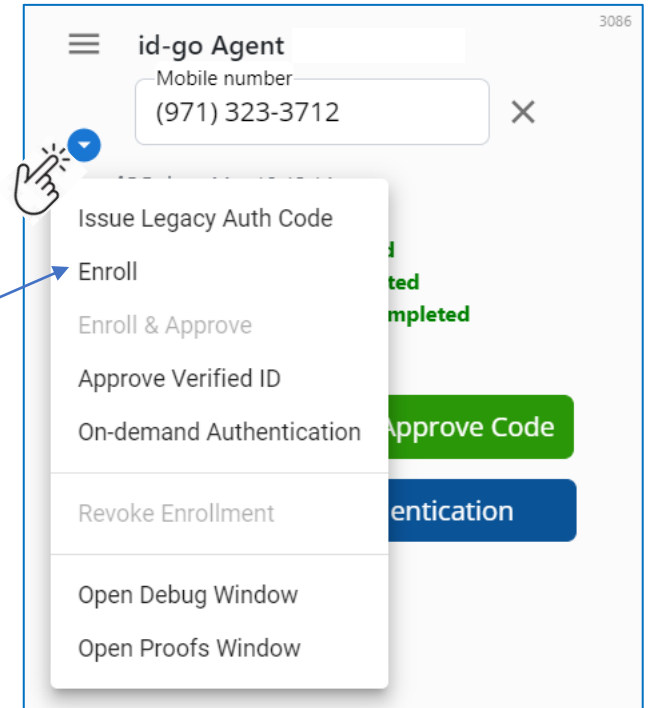

id-go Agent UI revision - 1

Previous UI

New UI – available in UAT

id-go Agent UI revision - 2

Previous UI

New UI – available in UAT

id-go Agent UI revision - 3

Previous UI

New UI – available in UAT

Enroll Member, Approve Code, On-Demand Authentication functions can be accessed via “buttons” or from drop down menu.

id-go Agent UI revision - 4

Previous UI

New UI – available in UAT

id-go Agent UI revision - 5

Previous UI

New UI – available in UAT

id-go Agent UI revision - 6

Previous UI

New UI – available in UAT

id-go Agent UI revision - 7

Previous UI