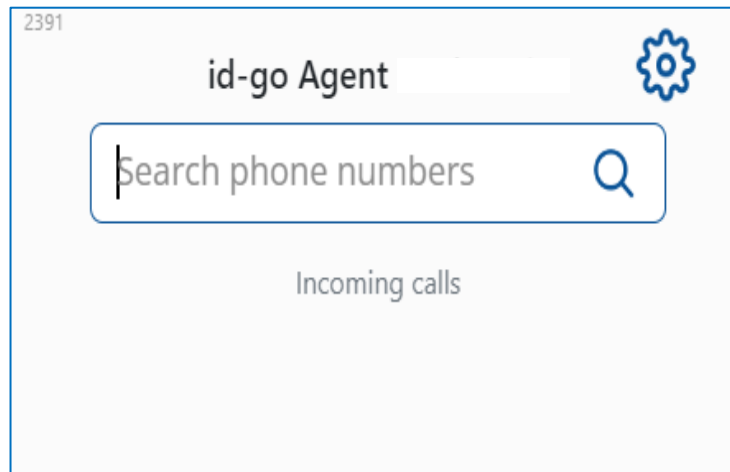

id-go Agent UI revision - 1

Previous UI

New UI – available in UAT

id-go Agent UI revision - 2

Previous UI

New UI – available in UAT

id-go Agent UI revision - 3

Previous UI

New UI – available in UAT

Enroll Member, Approve Code, On-Demand Authentication functions can be accessed via “buttons” or from drop down menu.

id-go Agent UI revision - 4

Previous UI

New UI – available in UAT