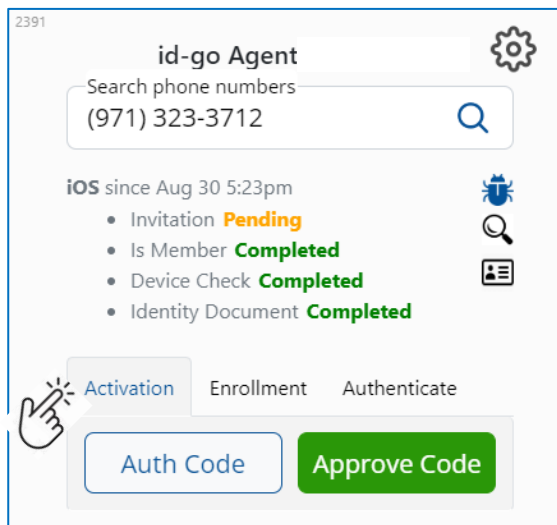

New UI – available in UAT

Enroll Member, Approve Code, On-Demand Authentication functions can be accessed via “buttons” or from drop down menu.

id-go Agent UI revision - 4

Previous UI

New UI – available in UAT

id-go Agent UI revision - 5

Previous UI

New UI – available in UAT

id-go Agent UI revision - 6

Previous UI

New UI – available in UAT

id-go Agent UI revision - 7

Previous UI

New UI – available in UAT

id-go Agent UI revision - 8

Previous UI

New UI – available in UAT

id-go Agent UI revision - 9

Previous UI

New UI – available in UAT