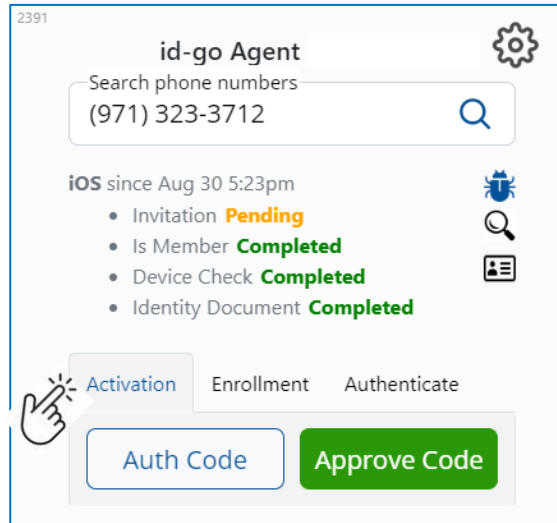

id-go Agent UI revision - 1

Previous UI

New UI – available in UAT

id-go Agent UI revision - 2

Previous UI

New UI – available in UAT

id-go Agent UI revision - 3

Previous UI

New UI – available in UAT

Enroll Member, Approve Code, On-Demand Authentication functions can be accessed via “buttons” or from drop down menu.

id-go Agent UI revision - 4

Previous UI

New UI – available in UAT