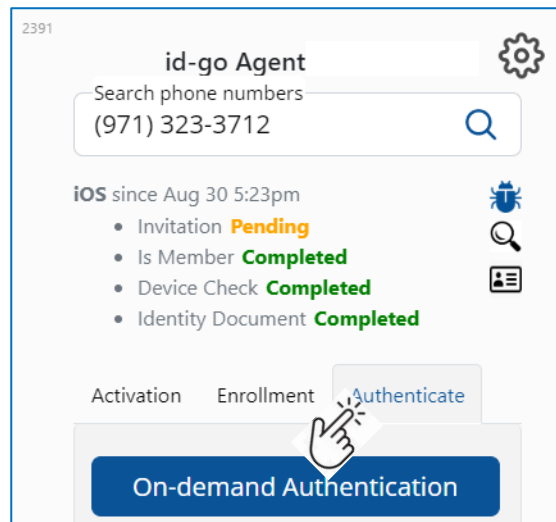

id-go Agent UI revision - 1

Previous UI

New UI – available in UAT

id-go Agent UI revision - 2

Previous UI

New UI – available in UAT

id-go Agent UI revision - 3

Previous UI

New UI – available in UAT

Enroll Member, Approve Code, On-Demand Authentication functions can be accessed via “buttons” or from drop down menu.

id-go Agent UI revision - 4

Previous UI

New UI – available in UAT

id-go Agent UI revision - 5

Previous UI

New UI – available in UAT

id-go Agent UI revision - 6

Previous UI

New UI – available in UAT

id-go Agent UI revision - 7

Previous UI