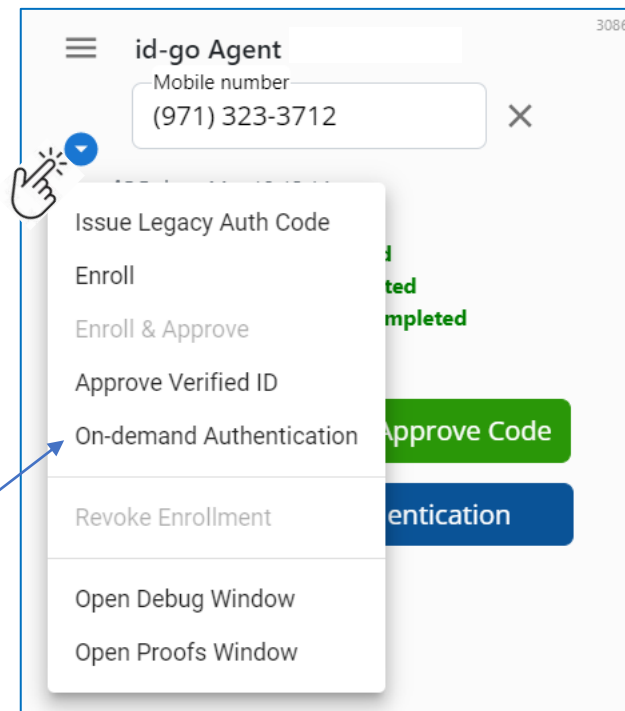

New UI – available in UAT

Enroll Member, Approve Code, On-Demand Authentication functions can be accessed via “buttons” or from drop down menu.

id-go Agent UI revision - 4

Previous UI

New UI – available in UAT

id-go Agent UI revision - 5

Previous UI

New UI – available in UAT

id-go Agent UI revision - 6

Previous UI

New UI – available in UAT

id-go Agent UI revision - 7

Previous UI

New UI – available in UAT

id-go Agent UI revision - 8

Previous UI

New UI – available in UAT

id-go Agent UI revision - 9

Previous UI

New UI – available in UAT