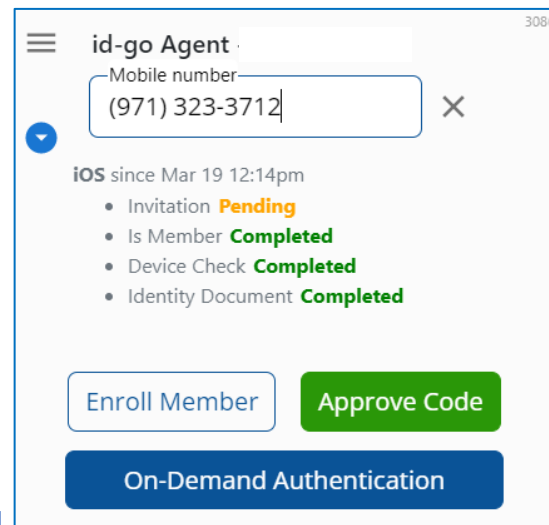

New UI – available in UAT

Enroll Member, Approve Code, On-Demand Authentication functions can be accessed via “buttons” or from drop down menu.

id-go Agent UI revision - 4

Previous UI

New UI – available in UAT

id-go Agent UI revision - 5

Previous UI

New UI – available in UAT

id-go Agent UI revision - 6

Previous UI

New UI – available in UAT

id-go Agent UI revision - 7

Previous UI

New UI – available in UAT

id-go Agent UI revision - 8

Previous UI

New UI – available in UAT

id-go Agent UI revision - 9

Previous UI

New UI – available in UAT