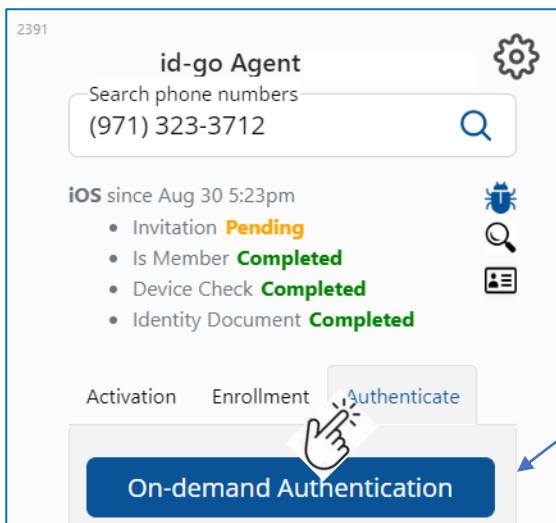

New UI – available in UAT

Enroll Member, Approve Code, On-Demand Authentication functions can be accessed via “buttons” or from drop down menu.

id-go Agent UI revision - 4

Previous UI

New UI – available in UAT

id-go Agent UI revision - 5

Previous UI

New UI – available in UAT

id-go Agent UI revision - 6

Previous UI

New UI – available in UAT

id-go Agent UI revision - 7

Previous UI

New UI – available in UAT

id-go Agent UI revision - 8

Previous UI

New UI – available in UAT

id-go Agent UI revision - 9

Previous UI

New UI – available in UAT