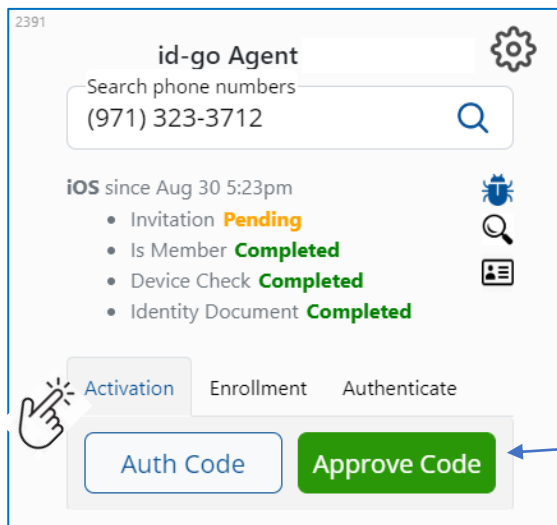

New UI – available in UAT

Enroll Member, Approve Code, On-Demand Authentication functions can be accessed via “buttons” or from drop down menu.

id-go Agent UI revision - 4

Previous UI

New UI – available in UAT

id-go Agent UI revision - 5

Previous UI

New UI – available in UAT

id-go Agent UI revision - 6

Previous UI

New UI – available in UAT

id-go Agent UI revision - 7

Previous UI

New UI – available in UAT

id-go Agent UI revision - 8

Previous UI

New UI – available in UAT

id-go Agent UI revision - 9

Previous UI

New UI – available in UAT