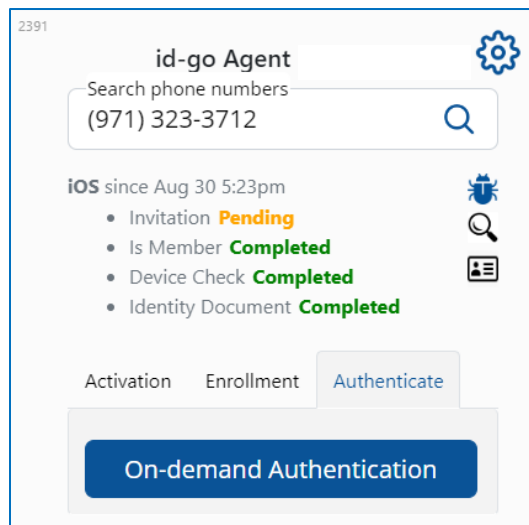

id-go Agent UI revision - 1

Previous UI

New UI – available in UAT

id-go Agent UI revision - 2

Previous UI

New UI – available in UAT

id-go Agent UI revision - 3

Previous UI

New UI – available in UAT

Enroll Member, Approve Code, On-Demand Authentication functions can be accessed via “buttons” or from drop down menu.

id-go Agent UI revision - 4

Previous UI

New UI – available in UAT