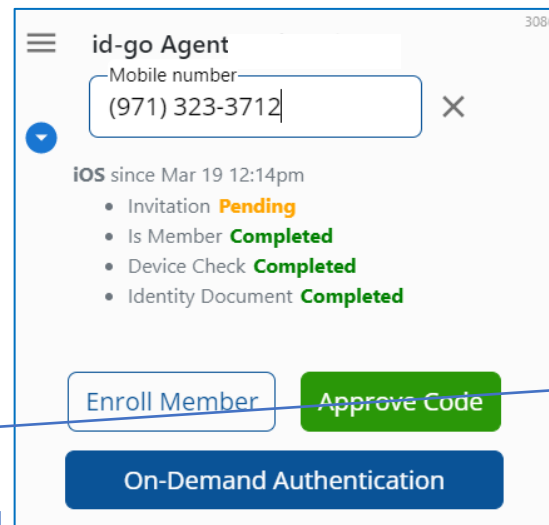

New UI – available in UAT

Enroll Member, Approve Code, On-Demand Authentication functions can be accessed via “buttons” or from drop down menu.

id-go Agent UI revision - 4

Previous UI

New UI – available in UAT

id-go Agent UI revision - 5

Previous UI

New UI – available in UAT

id-go Agent UI revision - 6

Previous UI

New UI – available in UAT

id-go Agent UI revision - 7

Previous UI

New UI – available in UAT

id-go Agent UI revision - 8

Previous UI

New UI – available in UAT

id-go Agent UI revision - 9

Previous UI

New UI – available in UAT