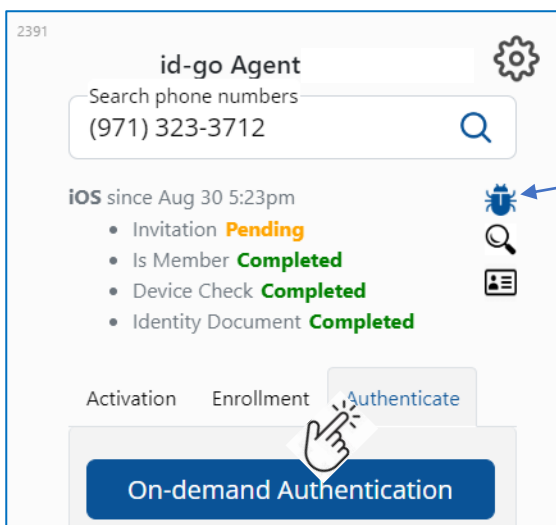

New UI – available in UAT

Enroll Member, Approve Code, On-Demand Authentication functions can be accessed via “buttons” or from drop down menu.

id-go Agent UI revision - 4

Previous UI

New UI – available in UAT

id-go Agent UI revision - 5

Previous UI

New UI – available in UAT

id-go Agent UI revision - 6

Previous UI

New UI – available in UAT

id-go Agent UI revision - 7

Previous UI

New UI – available in UAT

id-go Agent UI revision - 8

Previous UI

New UI – available in UAT

id-go Agent UI revision - 9

Previous UI

New UI – available in UAT