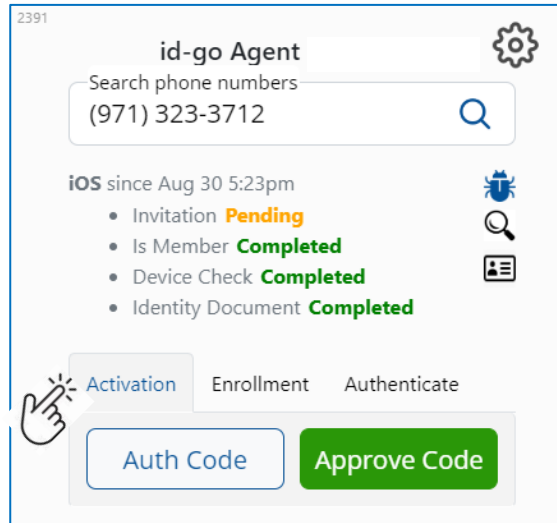

id-go Agent UI revision - 1

Previous UI

New UI – available in UAT

id-go Agent UI revision - 2

Previous UI

New UI – available in UAT

id-go Agent UI revision - 3

Previous UI

New UI – available in UAT

Enroll Member, Approve Code, On-Demand Authentication functions can be accessed via “buttons” or from drop down menu.

id-go Agent UI revision - 4

Previous UI

New UI – available in UAT

id-go Agent UI revision - 5

Previous UI

New UI – available in UAT

id-go Agent UI revision - 6

Previous UI

New UI – available in UAT

id-go Agent UI revision - 7

Previous UI