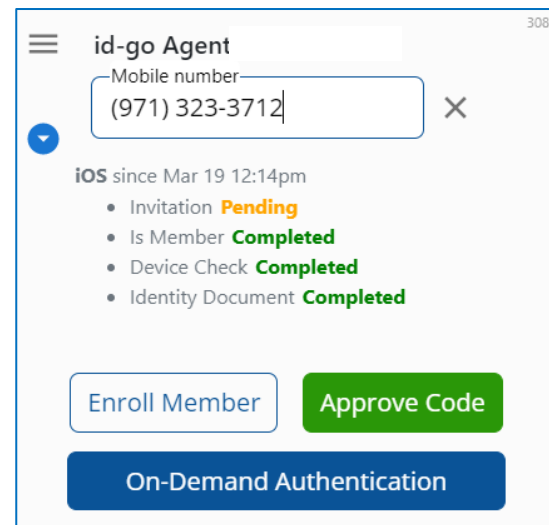

id-go Agent UI revision - 1

Previous UI

New UI – available in UAT

id-go Agent UI revision - 2

Previous UI

New UI – available in UAT

id-go Agent UI revision - 3

Previous UI

New UI – available in UAT

Enroll Member, Approve Code, On-Demand Authentication functions can be accessed via “buttons” or from drop down menu.

id-go Agent UI revision - 4

Previous UI

New UI – available in UAT