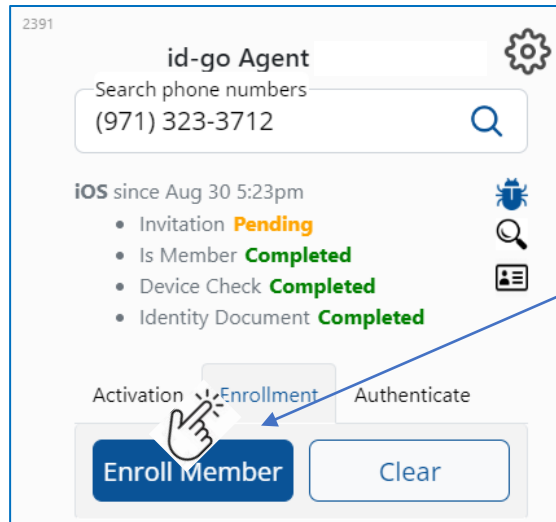

id-go Agent UI revision - 1

Previous UI

New UI – available in UAT

id-go Agent UI revision - 2

Previous UI

New UI – available in UAT

id-go Agent UI revision - 3

Previous UI

New UI – available in UAT

Enroll Member, Approve Code, On-Demand Authentication functions can be accessed via “buttons” or from drop down menu.

id-go Agent UI revision - 4

Previous UI

New UI – available in UAT

id-go Agent UI revision - 5

Previous UI

New UI – available in UAT

id-go Agent UI revision - 6

Previous UI

New UI – available in UAT

id-go Agent UI revision - 7

Previous UI