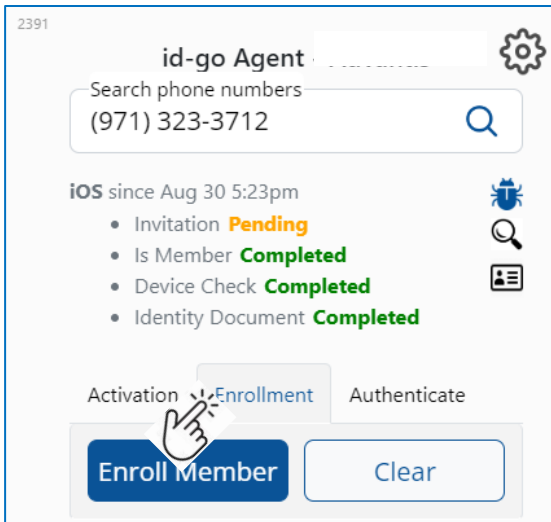

id-go Agent UI revision - 1

Previous UI

New UI – available in UAT

id-go Agent UI revision - 2

Previous UI

New UI – available in UAT

id-go Agent UI revision - 3

Previous UI

New UI – available in UAT

Enroll Member, Approve Code, On-Demand Authentication functions can be accessed via “buttons” or from drop down menu.

id-go Agent UI revision - 4

Previous UI

New UI – available in UAT

id-go Agent UI revision - 5

Previous UI

New UI – available in UAT

id-go Agent UI revision - 6

Previous UI

New UI – available in UAT

id-go Agent UI revision - 7

Previous UI