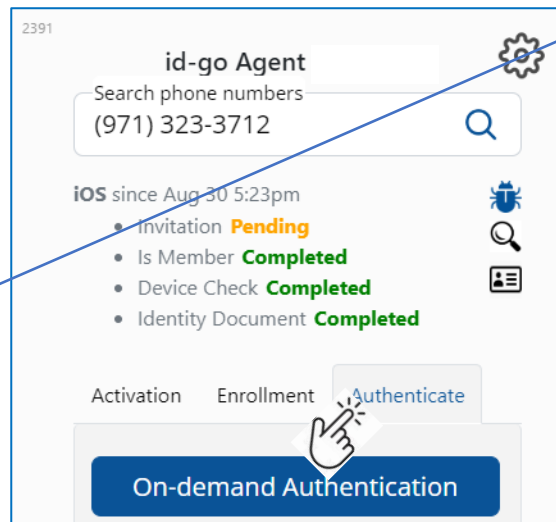

New UI – available in UAT

Enroll Member, Approve Code, On-Demand Authentication functions can be accessed via “buttons” or from drop down menu.

id-go Agent UI revision - 4

Previous UI

New UI – available in UAT

id-go Agent UI revision - 5

Previous UI

New UI – available in UAT

id-go Agent UI revision - 6

Previous UI

New UI – available in UAT

id-go Agent UI revision - 7

Previous UI