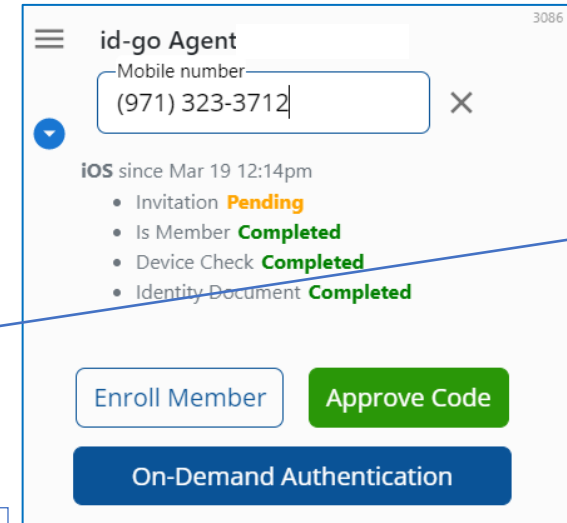

id-go Agent UI revision - 1

Previous UI

New UI – available in UAT

id-go Agent UI revision - 2

Previous UI

New UI – available in UAT

id-go Agent UI revision - 3

Previous UI

New UI – available in UAT

Enroll Member, Approve Code, On-Demand Authentication functions can be accessed via “buttons” or from drop down menu.

id-go Agent UI revision - 4

Previous UI

New UI – available in UAT

id-go Agent UI revision - 5

Previous UI

New UI – available in UAT

id-go Agent UI revision - 6

Previous UI

New UI – available in UAT

id-go Agent UI revision - 7

Previous UI