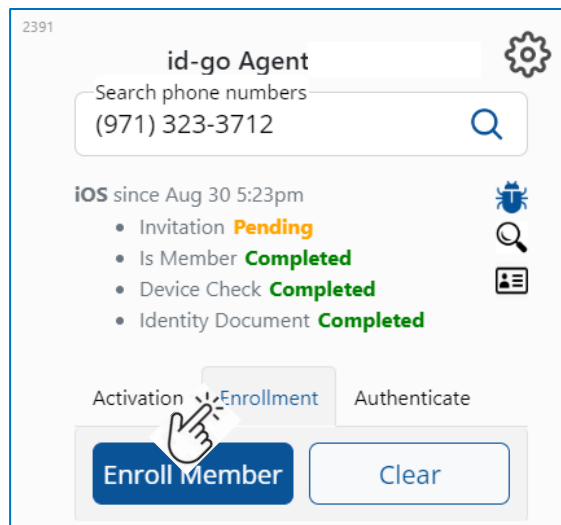

New UI – available in UAT

Enroll Member, Approve Code, On-Demand Authentication functions can be accessed via “buttons” or from drop down menu.

id-go Agent UI revision - 4

Previous UI

New UI – available in UAT

id-go Agent UI revision - 5

Previous UI

New UI – available in UAT

id-go Agent UI revision - 6

Previous UI

New UI – available in UAT

id-go Agent UI revision - 7

Previous UI

New UI – available in UAT

id-go Agent UI revision - 8

Previous UI

New UI – available in UAT

id-go Agent UI revision - 9

Previous UI

New UI – available in UAT