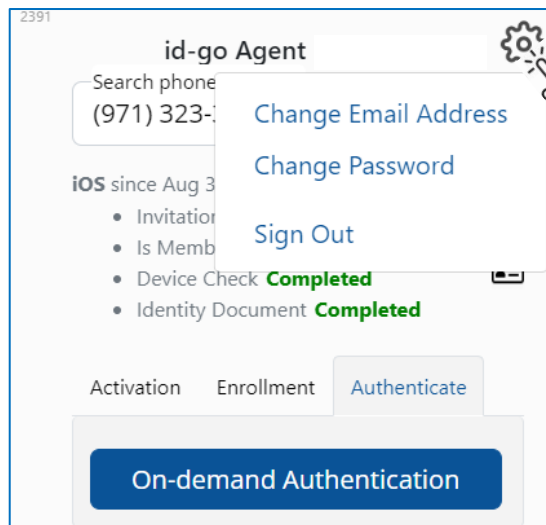

id-go Agent UI revision - 1

Previous UI

New UI – available in UAT

id-go Agent UI revision - 2

Previous UI

New UI – available in UAT

id-go Agent UI revision - 3

Previous UI

New UI – available in UAT

Enroll Member, Approve Code, On-Demand Authentication functions can be accessed via “buttons” or from drop down menu.

id-go Agent UI revision - 4

Previous UI

New UI – available in UAT