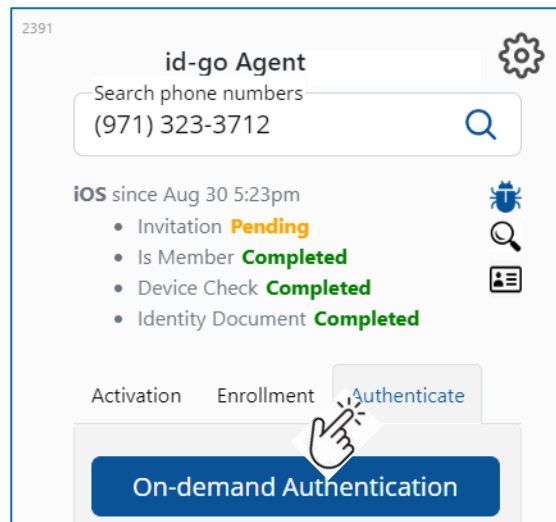

id-go Agent UI revision - 1

Previous UI

New UI – available in UAT

id-go Agent UI revision - 2

Previous UI

New UI – available in UAT

id-go Agent UI revision - 3

Previous UI

New UI – available in UAT

Enroll Member, Approve Code, On-Demand Authentication functions can be accessed via “buttons” or from drop down menu.

id-go Agent UI revision - 4

Previous UI

New UI – available in UAT