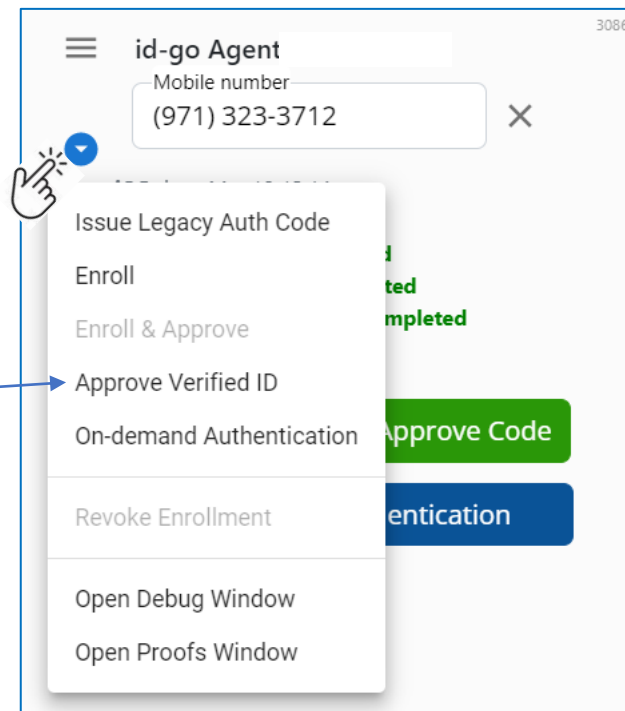

New UI – available in UAT

Enroll Member, Approve Code, On-Demand Authentication functions can be accessed via “buttons” or from drop down menu.

id-go Agent UI revision - 4

Previous UI

New UI – available in UAT

id-go Agent UI revision - 5

Previous UI

New UI – available in UAT

id-go Agent UI revision - 6

Previous UI

New UI – available in UAT

id-go Agent UI revision - 7

Previous UI

New UI – available in UAT

id-go Agent UI revision - 8

Previous UI

New UI – available in UAT

id-go Agent UI revision - 9

Previous UI

New UI – available in UAT