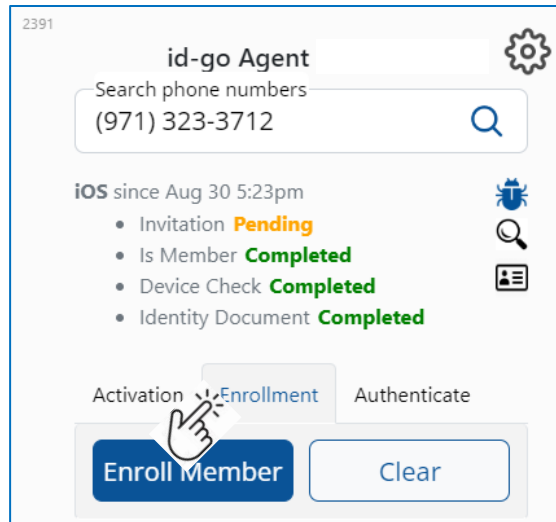

id-go Agent UI revision - 1

Previous UI

New UI – available in UAT

id-go Agent UI revision - 2

Previous UI

New UI – available in UAT

id-go Agent UI revision - 3

Previous UI

New UI – available in UAT

Enroll Member, Approve Code, On-Demand Authentication functions can be accessed via “buttons” or from drop down menu.

id-go Agent UI revision - 4

Previous UI

New UI – available in UAT