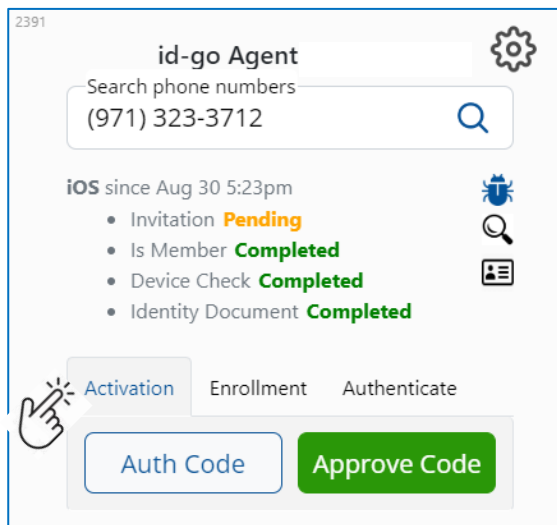

New UI – available in UAT

Enroll Member, Approve Code, On-Demand Authentication functions can be accessed via “buttons” or from drop down menu.

id-go Agent UI revision - 4

Previous UI

New UI – available in UAT

id-go Agent UI revision - 5

Previous UI

New UI – available in UAT

id-go Agent UI revision - 6

Previous UI

New UI – available in UAT

id-go Agent UI revision - 7

Previous UI

New UI – available in UAT

id-go Agent UI revision - 8

Previous UI

New UI – available in UAT

id-go Agent UI revision - 9

Previous UI

New UI – available in UAT