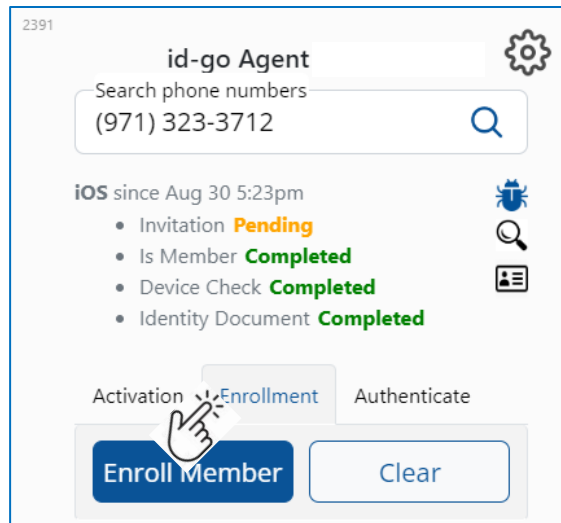

New UI – available in UAT

Enroll Member, Approve Code, On-Demand Authentication functions can be accessed via “buttons” or from drop down menu.

id-go Agent UI revision - 4

Previous UI

New UI – available in UAT

id-go Agent UI revision - 5

Previous UI

New UI – available in UAT

id-go Agent UI revision - 6

Previous UI

New UI – available in UAT

id-go Agent UI revision - 7

Previous UI

New UI – available in UAT

id-go Agent UI revision - 8

Previous UI

New UI – available in UAT

id-go Agent UI revision - 9

Previous UI

New UI – available in UAT