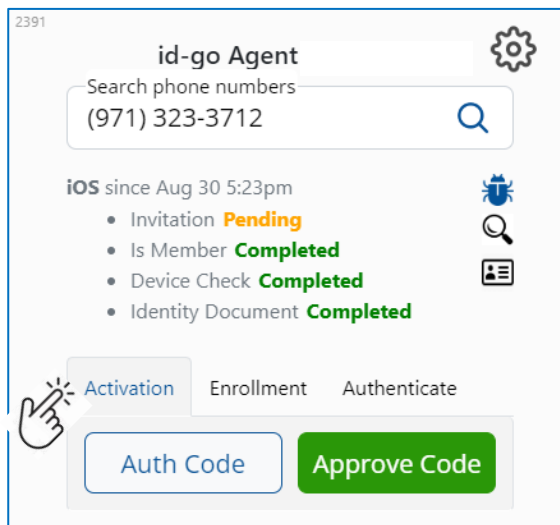

id-go Agent UI revision - 1

Previous UI

New UI – available in UAT

id-go Agent UI revision - 2

Previous UI

New UI – available in UAT

id-go Agent UI revision - 3

Previous UI

New UI – available in UAT

Enroll Member, Approve Code, On-Demand Authentication functions can be accessed via “buttons” or from drop down menu.

id-go Agent UI revision - 4

Previous UI

New UI – available in UAT

id-go Agent UI revision - 5

Previous UI

New UI – available in UAT

id-go Agent UI revision - 6

Previous UI

New UI – available in UAT

id-go Agent UI revision - 7

Previous UI

New UI – available in UAT

id-go Agent UI revision - 8

Previous UI

New UI – available in UAT

id-go Agent UI revision - 9

Previous UI

New UI – available in UAT