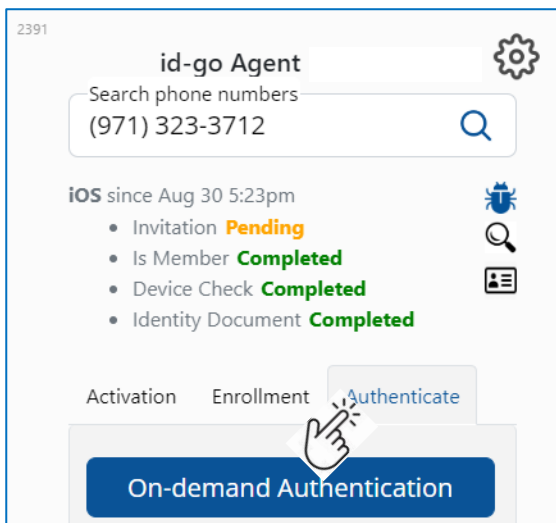

New UI – available in UAT

Enroll Member, Approve Code, On-Demand Authentication functions can be accessed via “buttons” or from drop down menu.

id-go Agent UI revision - 4

Previous UI

New UI – available in UAT

id-go Agent UI revision - 5

Previous UI

New UI – available in UAT

id-go Agent UI revision - 6

Previous UI

New UI – available in UAT

id-go Agent UI revision - 7

Previous UI

New UI – available in UAT

id-go Agent UI revision - 8

Previous UI

New UI – available in UAT

id-go Agent UI revision - 9

Previous UI

New UI – available in UAT