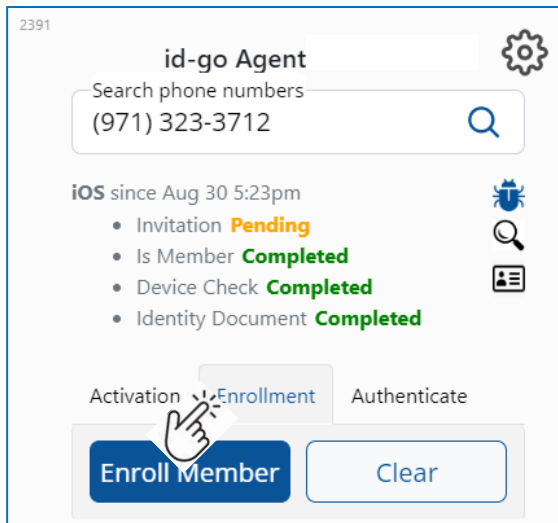

New UI – available in UAT

Enroll Member, Approve Code, On-Demand Authentication functions can be accessed via “buttons” or from drop down menu.

id-go Agent UI revision - 4

Previous UI

New UI – available in UAT

id-go Agent UI revision - 5

Previous UI

New UI – available in UAT

id-go Agent UI revision - 6

Previous UI

New UI – available in UAT

id-go Agent UI revision - 7

Previous UI

New UI – available in UAT

id-go Agent UI revision - 8

Previous UI

New UI – available in UAT

id-go Agent UI revision - 9

Previous UI

New UI – available in UAT