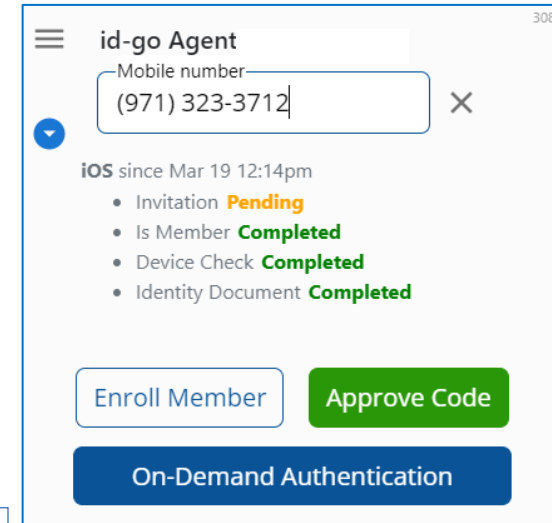

id-go Agent UI revision - 1

Previous UI

New UI – available in UAT

id-go Agent UI revision - 2

Previous UI

New UI – available in UAT

id-go Agent UI revision - 3

Previous UI

New UI – available in UAT

Enroll Member, Approve Code, On-Demand Authentication functions can be accessed via “buttons” or from drop down menu.

id-go Agent UI revision - 4

Previous UI

New UI – available in UAT