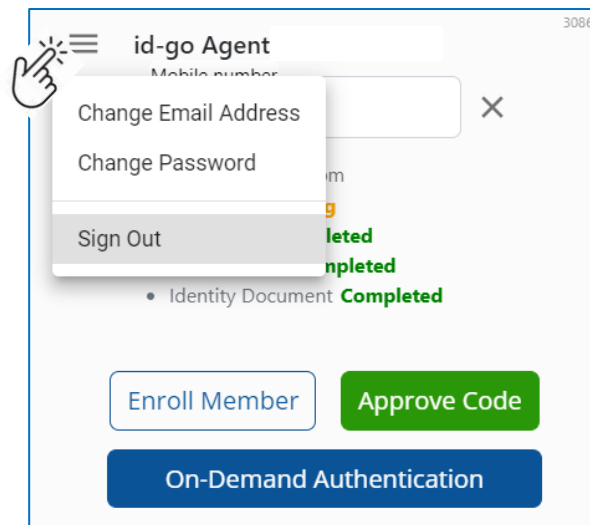

id-go Agent UI revision - 1

Previous UI

New UI – available in UAT

id-go Agent UI revision - 2

Previous UI

New UI – available in UAT

id-go Agent UI revision - 3

Previous UI

New UI – available in UAT

Enroll Member, Approve Code, On-Demand Authentication functions can be accessed via “buttons” or from drop down menu.

id-go Agent UI revision - 4

Previous UI

New UI – available in UAT