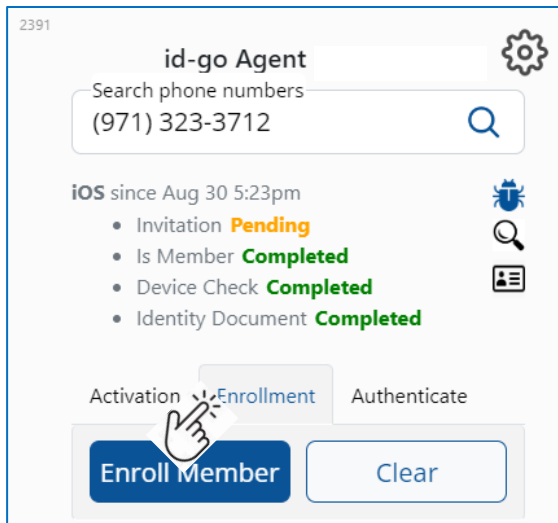

New UI – available in UAT

Enroll Member, Approve Code, On-Demand Authentication functions can be accessed via “buttons” or from drop down menu.

id-go Agent UI revision - 4

Previous UI

New UI – available in UAT

id-go Agent UI revision - 5

Previous UI

New UI – available in UAT

id-go Agent UI revision - 6

Previous UI

New UI – available in UAT

id-go Agent UI revision - 7

Previous UI

New UI – available in UAT

id-go Agent UI revision - 8

Previous UI

New UI – available in UAT

id-go Agent UI revision - 9

Previous UI

New UI – available in UAT