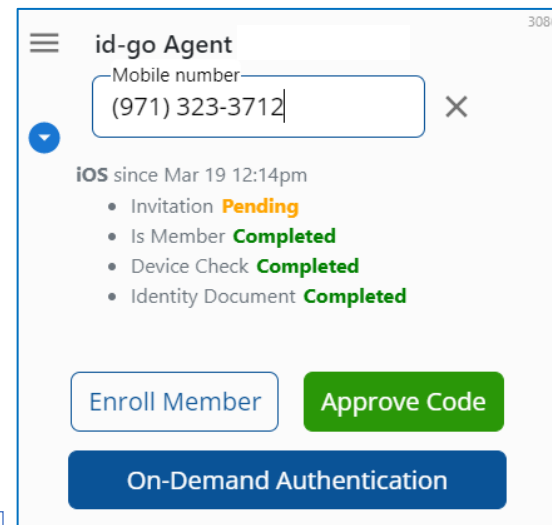

id-go Agent UI revision - 5

Previous UI

New UI – available in UAT

id-go Agent UI revision - 6

Previous UI

New UI – available in UAT

id-go Agent UI revision - 7

Previous UI

New UI – available in UAT

id-go Agent UI revision - 8

Previous UI

New UI – available in UAT

id-go Agent UI revision - 9

Previous UI

New UI – available in UAT