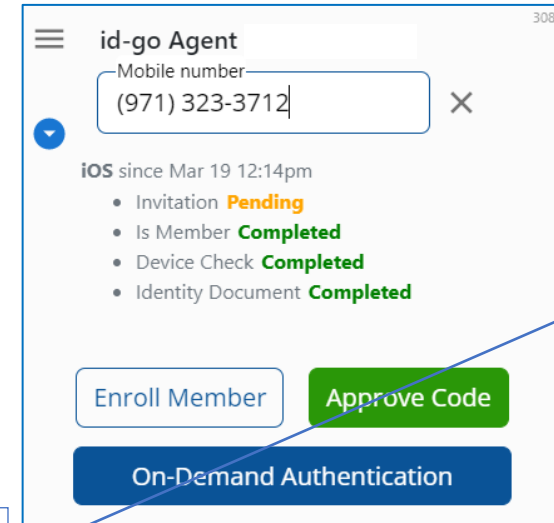

id-go Agent UI revision - 1

Previous UI

New UI – available in UAT

id-go Agent UI revision - 2

Previous UI

New UI – available in UAT

id-go Agent UI revision - 3

Previous UI

New UI – available in UAT

Enroll Member, Approve Code, On-Demand Authentication functions can be accessed via “buttons” or from drop down menu.

id-go Agent UI revision - 4

Previous UI

New UI – available in UAT

id-go Agent UI revision - 5

Previous UI

New UI – available in UAT

id-go Agent UI revision - 6

Previous UI

New UI – available in UAT

id-go Agent UI revision - 7

Previous UI