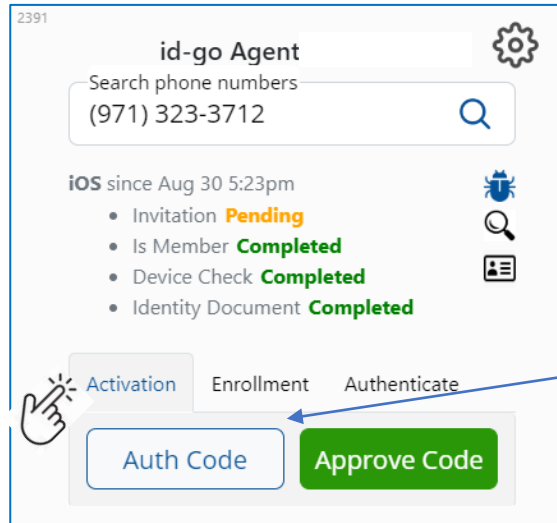

id-go Agent UI revision - 1

Previous UI

New UI – available in UAT

id-go Agent UI revision - 2

Previous UI

New UI – available in UAT

id-go Agent UI revision - 3

Previous UI

New UI – available in UAT

Enroll Member, Approve Code, On-Demand Authentication functions can be accessed via “buttons” or from drop down menu.

id-go Agent UI revision - 4

Previous UI

New UI – available in UAT