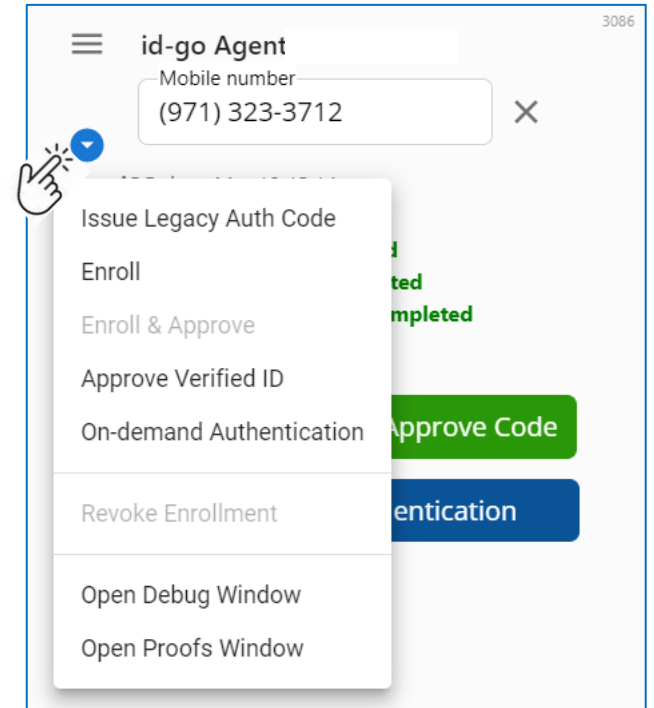

id-go Agent UI revision - 1

Previous UI

New UI – available in UAT

id-go Agent UI revision - 2

Previous UI

New UI – available in UAT

id-go Agent UI revision - 3

Previous UI

New UI – available in UAT

Enroll Member, Approve Code, On-Demand Authentication functions can be accessed via “buttons” or from drop down menu.

id-go Agent UI revision - 4

Previous UI

New UI – available in UAT