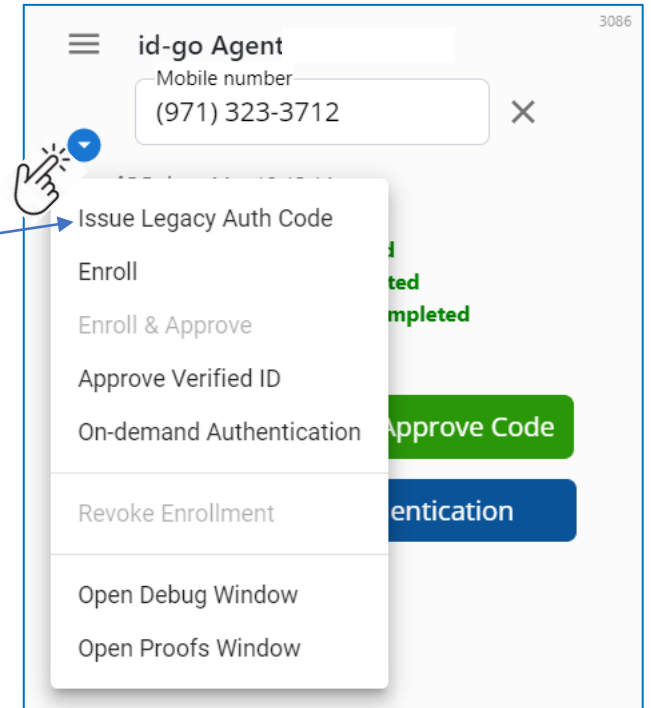

id-go Agent UI revision - 1

Previous UI

New UI – available in UAT

id-go Agent UI revision - 2

Previous UI

New UI – available in UAT

id-go Agent UI revision - 3

Previous UI

New UI – available in UAT

Enroll Member, Approve Code, On-Demand Authentication functions can be accessed via “buttons” or from drop down menu.

id-go Agent UI revision - 4

Previous UI

New UI – available in UAT

id-go Agent UI revision - 5

Previous UI

New UI – available in UAT

id-go Agent UI revision - 6

Previous UI

New UI – available in UAT

id-go Agent UI revision - 7

Previous UI