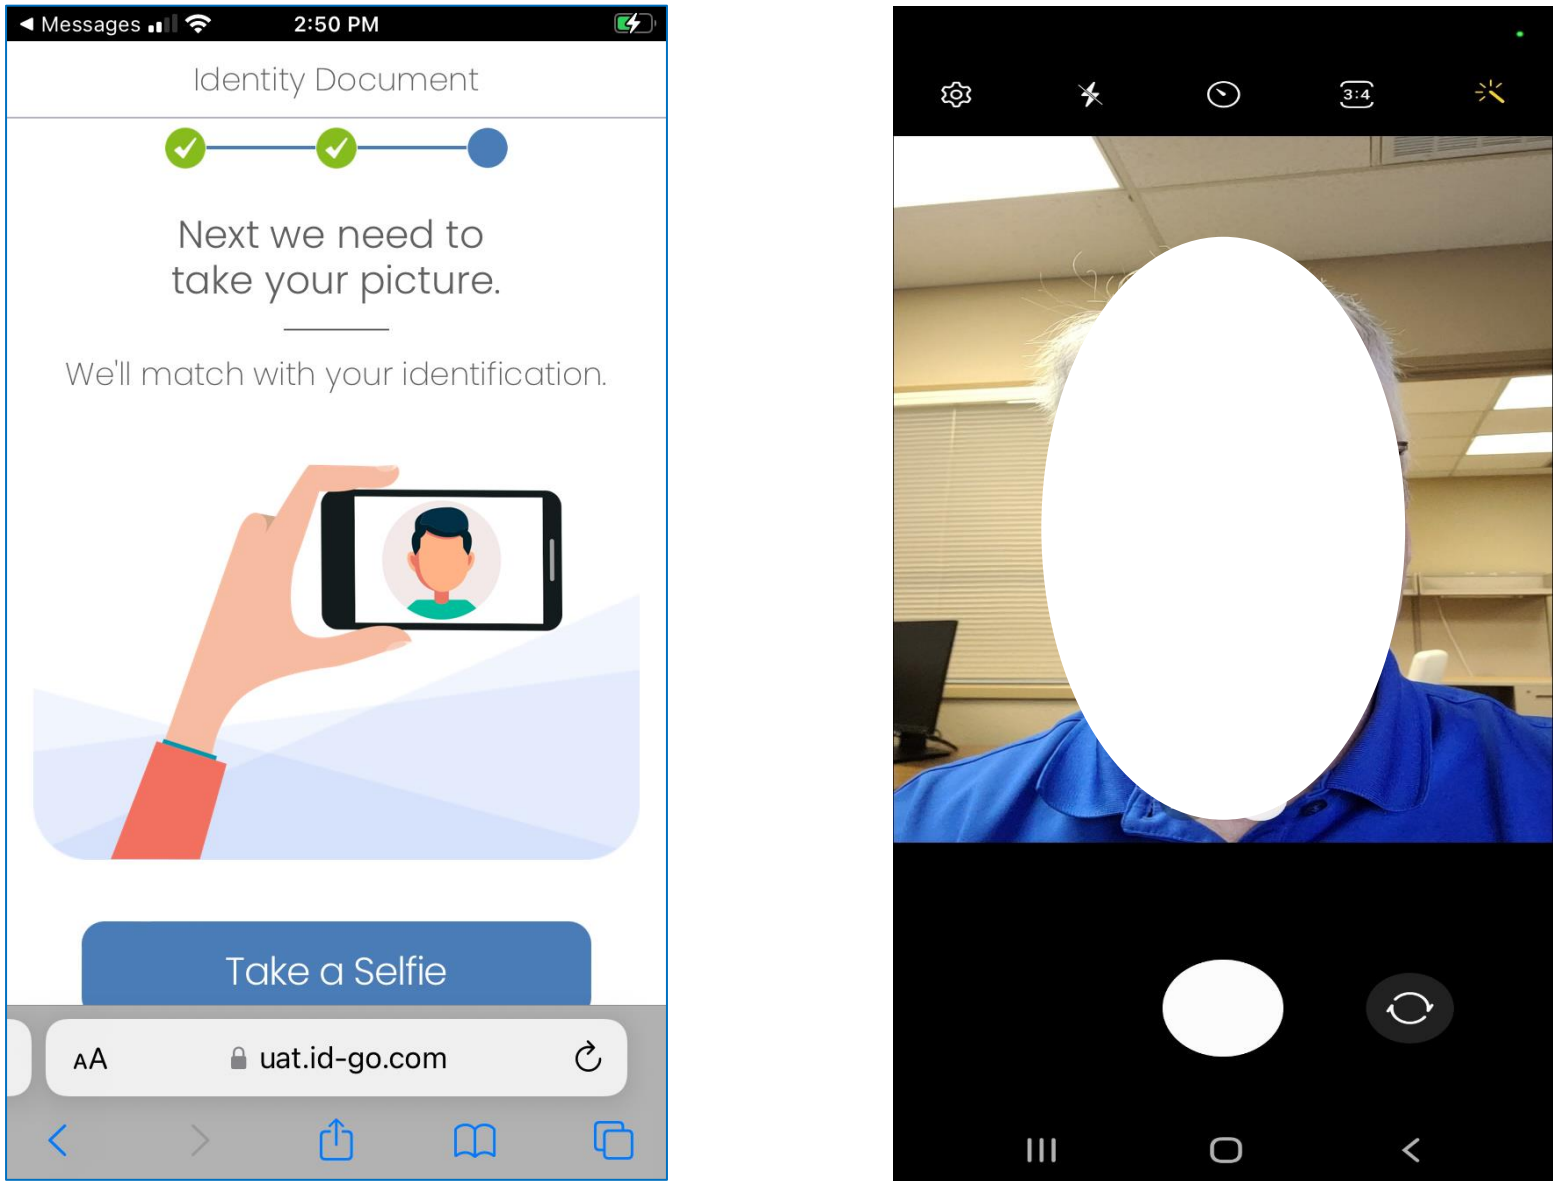

**Authenticate Identities**  
**Not passwords or secrets**

**Simple, Secure Identity Authentication as a Service**

What has changed in the user experience for taking a selfie during id-go enrollment?

# What has changed in the user experience for taking a selfie during id-go enrollment?

## New UI – available in UAT

New UI has green oval to align face and is now 2 screens: take selfie, submit