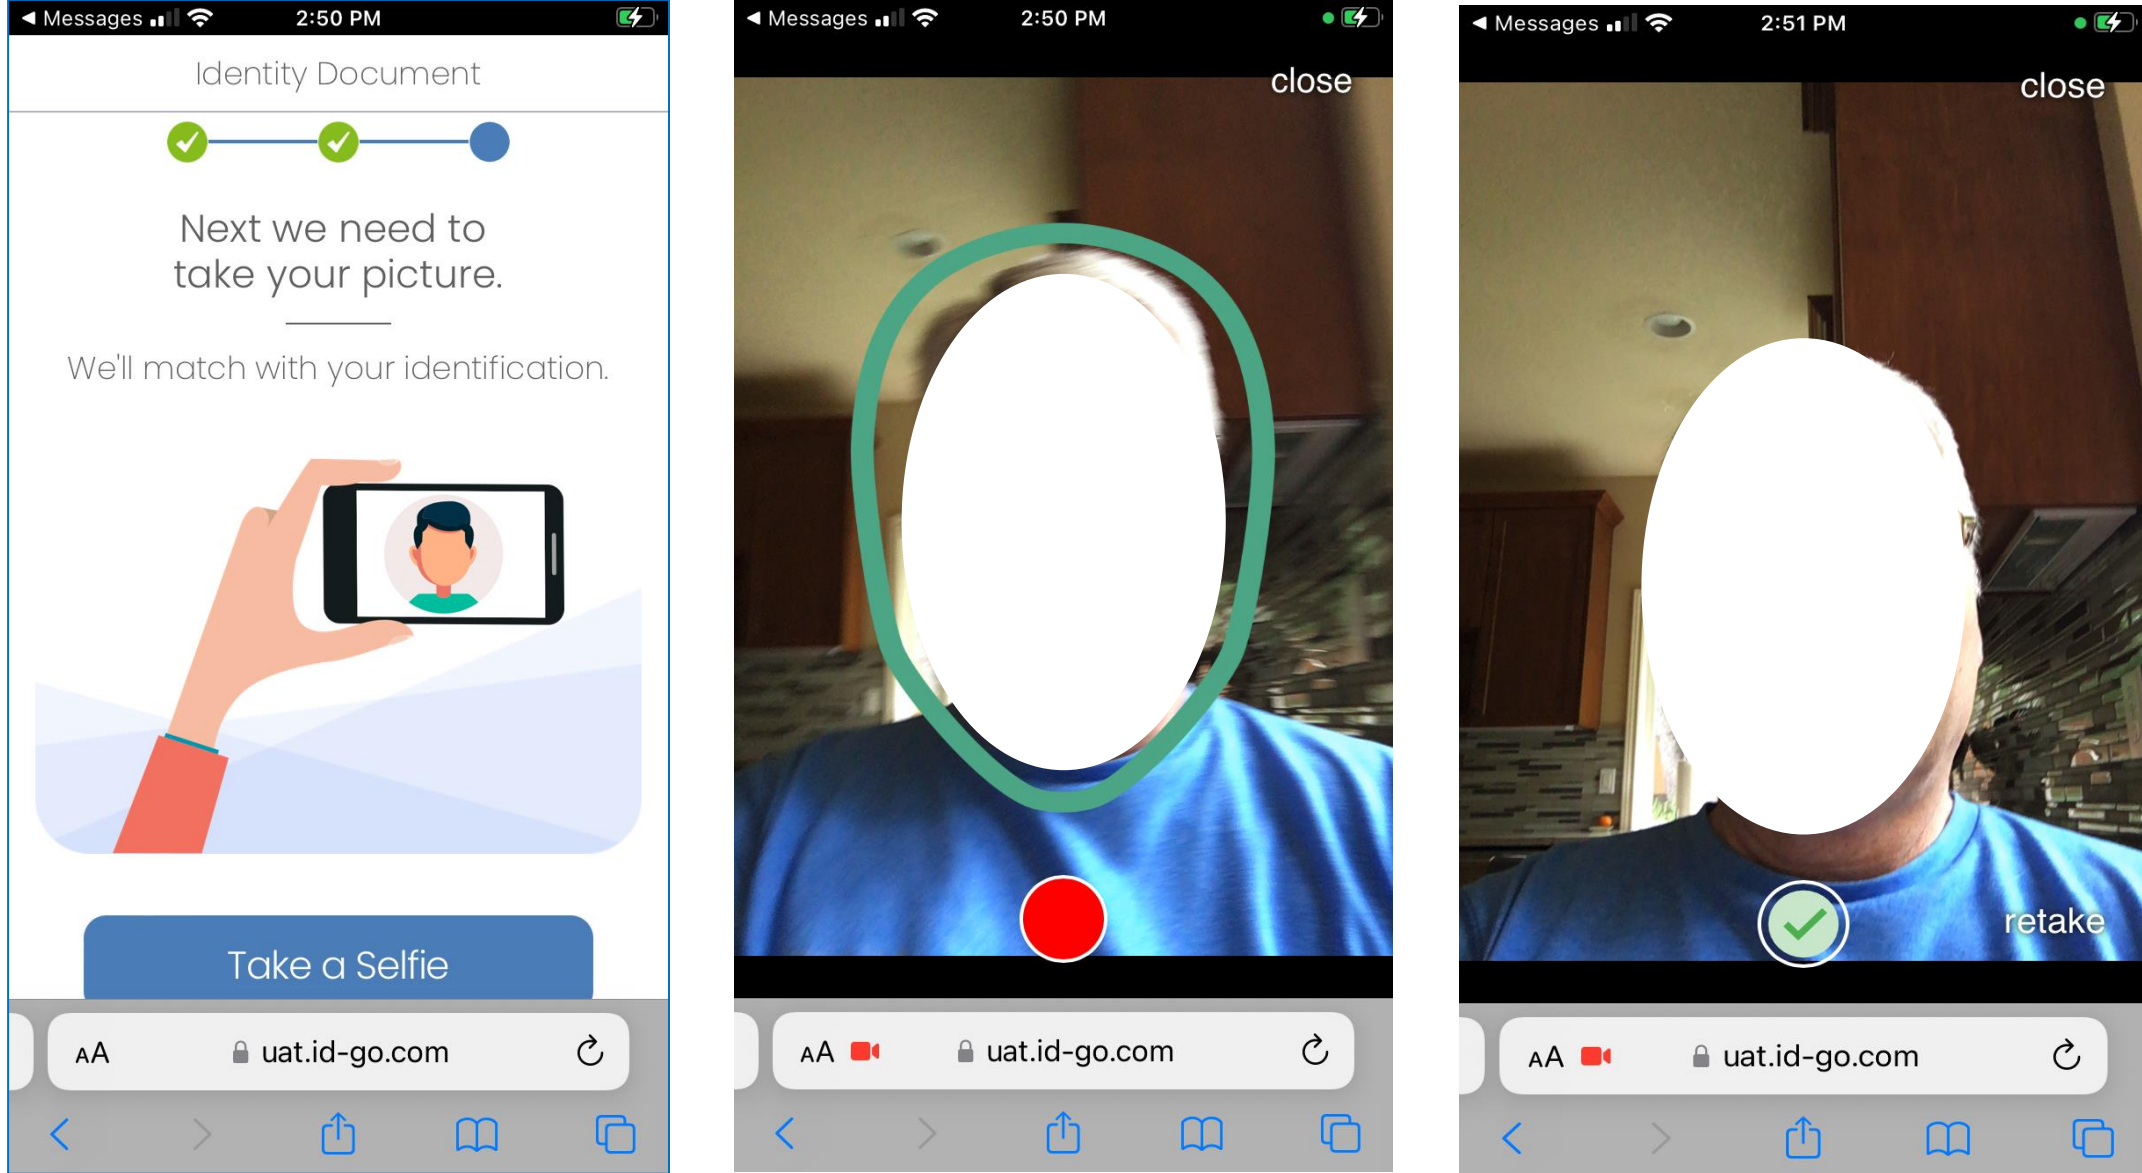

**Authenticate Identities**  
**Not passwords or secrets**

**Simple, Secure Identity Authentication as a Service**

What has changed in the user experience for taking a selfie during id-go enrollment?

# What has changed in the user experience for taking a selfie during id-go enrollment?

## New UI – available in UAT

New UI has green oval to align face and is now 2 screens: take selfie, submit